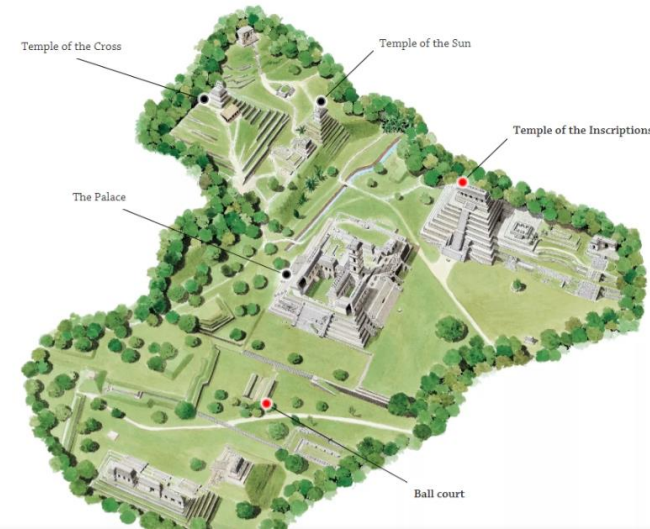

## Timeline

**1800 B.C.E**  
The ancient Maya begin to farm and settle in villages.

**300 B.C.E**  
The ancient Maya begin to farm and settle in villages.

**300 - 900 B.C.E**  
The ancient Maya begin to build large cities and become highly skilled in writing, art and astronomy.

**1517**  
The Spanish explorers arrive in Yucata'n.

## Location

## Farming

City	Ruler
Civilisation	Remains
Hieroglyph	Evidence
Calendar	Ancient
Creation Myth	Modern
Society	Era

Continent	ocean
Equator	hemisphere
Tropics	Topography
Tectonic plate	
Caribbean	