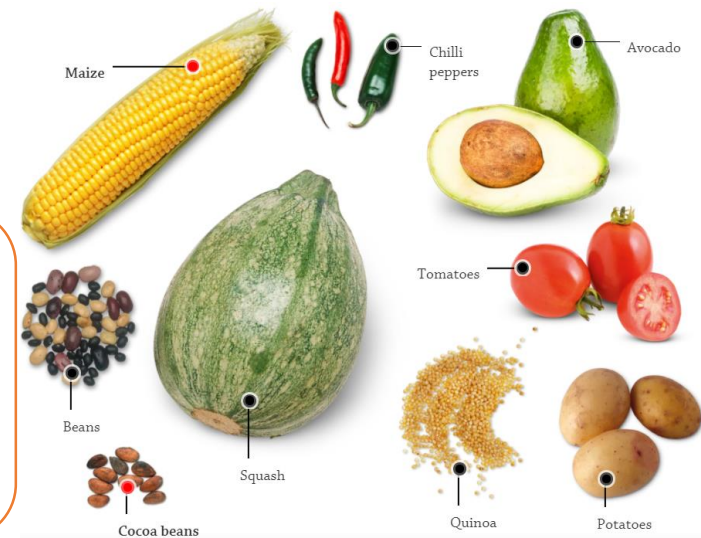

Farming

City	Ruler
Civilisation	Remains
Hieroglyph	Evidence
Calendar	Ancient
Creation Myth	Modern
Society	Era

Continent	ocean
Equator	hemisphere
Tropics	Topography
Tectonic plate	
Caribbean